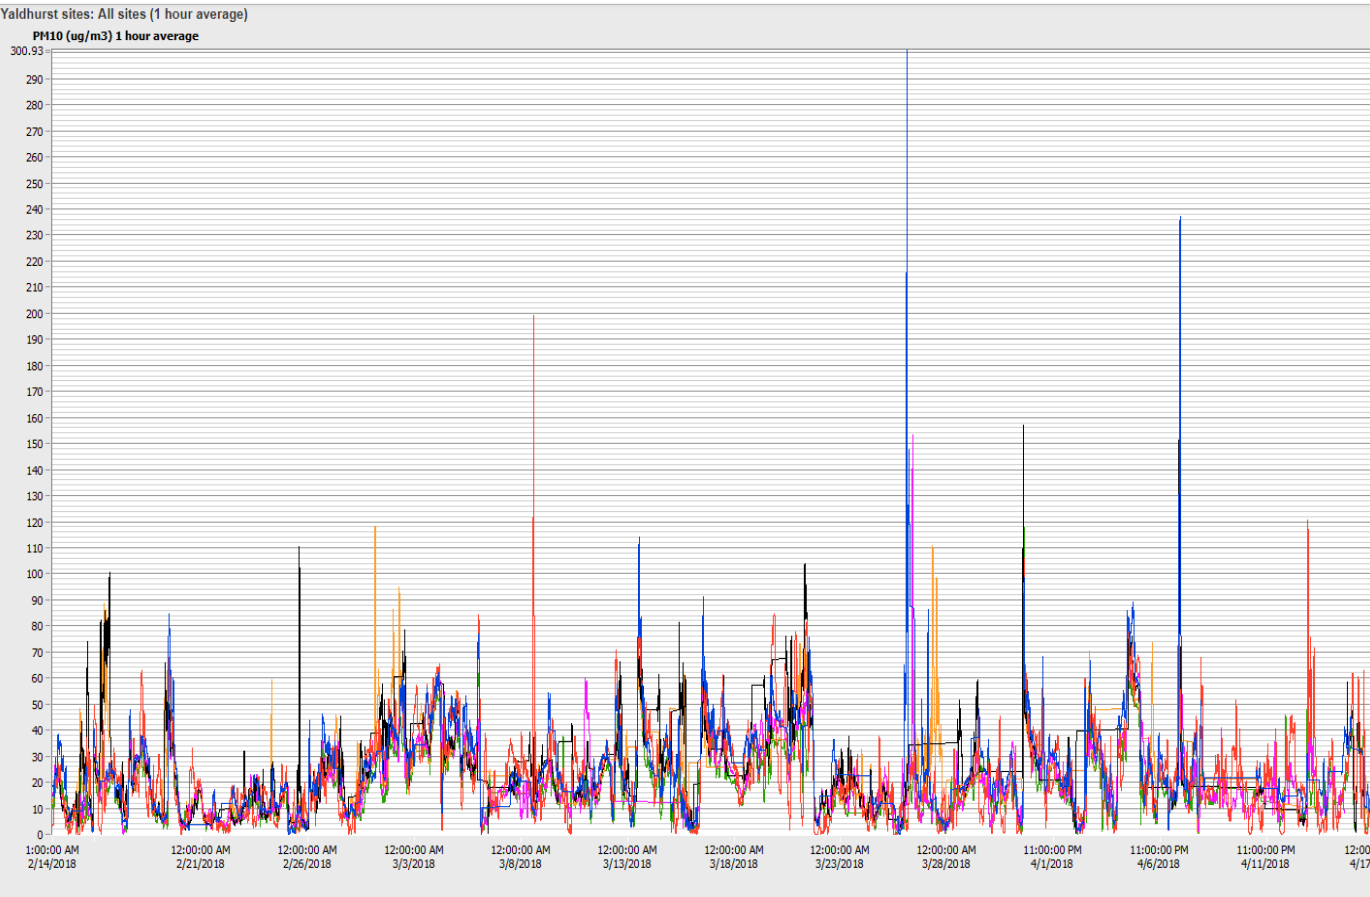

- Sites**
- Yaldhurst PM10 : Site 1**
 - PM10 data
 - Instrument sensors
 - Instrument diagnostics
 - Instrument communication
- Yaldhurst PM10 : Site 2A**
 - PM10 data
 - Instrument sensors
 - Instrument diagnostics
 - Instrument communication
- Yaldhurst PM10 : Site 3A**
 - PM10 data
 - Instrument sensors
 - Instrument diagnostics
 - Instrument communications
- Yaldhurst PM10 : Site 4A**
 - PM10 data
 - Instrument sensors
 - Instrument diagnostics
 - Instrument communication
- Yaldhurst PM10 : Site 5**
 - PM10 data
 - Instrument sensors
 - Instrument diagnostics
 - Instrument communication
- Yaldhurst PM10 : Site 6**
 - PM10 data
 - Instrument sensors
 - Instrument diagnostics
 - Instrument communication
- Yaldhurst meteorological station
- Yaldhurst sites**
- All sites (1 hour average)**

Latest Time: 12:00:00 AM 4/17/2018

Plot	Latest	Unit
<input checked="" type="checkbox"/> PM10 (ug/m3) 1 minute average: Yaldhurst PM10 : Site 1	7.303	µg/m3
<input checked="" type="checkbox"/> PM10 (ug/m3) 1 minute average: Yaldhurst PM10 : Site 2A	21.68	µg/m3
<input checked="" type="checkbox"/> Average of Readings (ug/m3): Yaldhurst PM10 : Site 3A	11.41	N/A
<input checked="" type="checkbox"/> PM10 (ug/m3) 1 hour average: Yaldhurst PM10 : Site 4A	8.166	µg/m3
<input checked="" type="checkbox"/> Average of Readings (ug/m3): Yaldhurst PM10 : Site 5	6.386	N/A
<input checked="" type="checkbox"/> PM10 1 hour average: Yaldhurst PM10 : Site 6	4.118	µg/m3