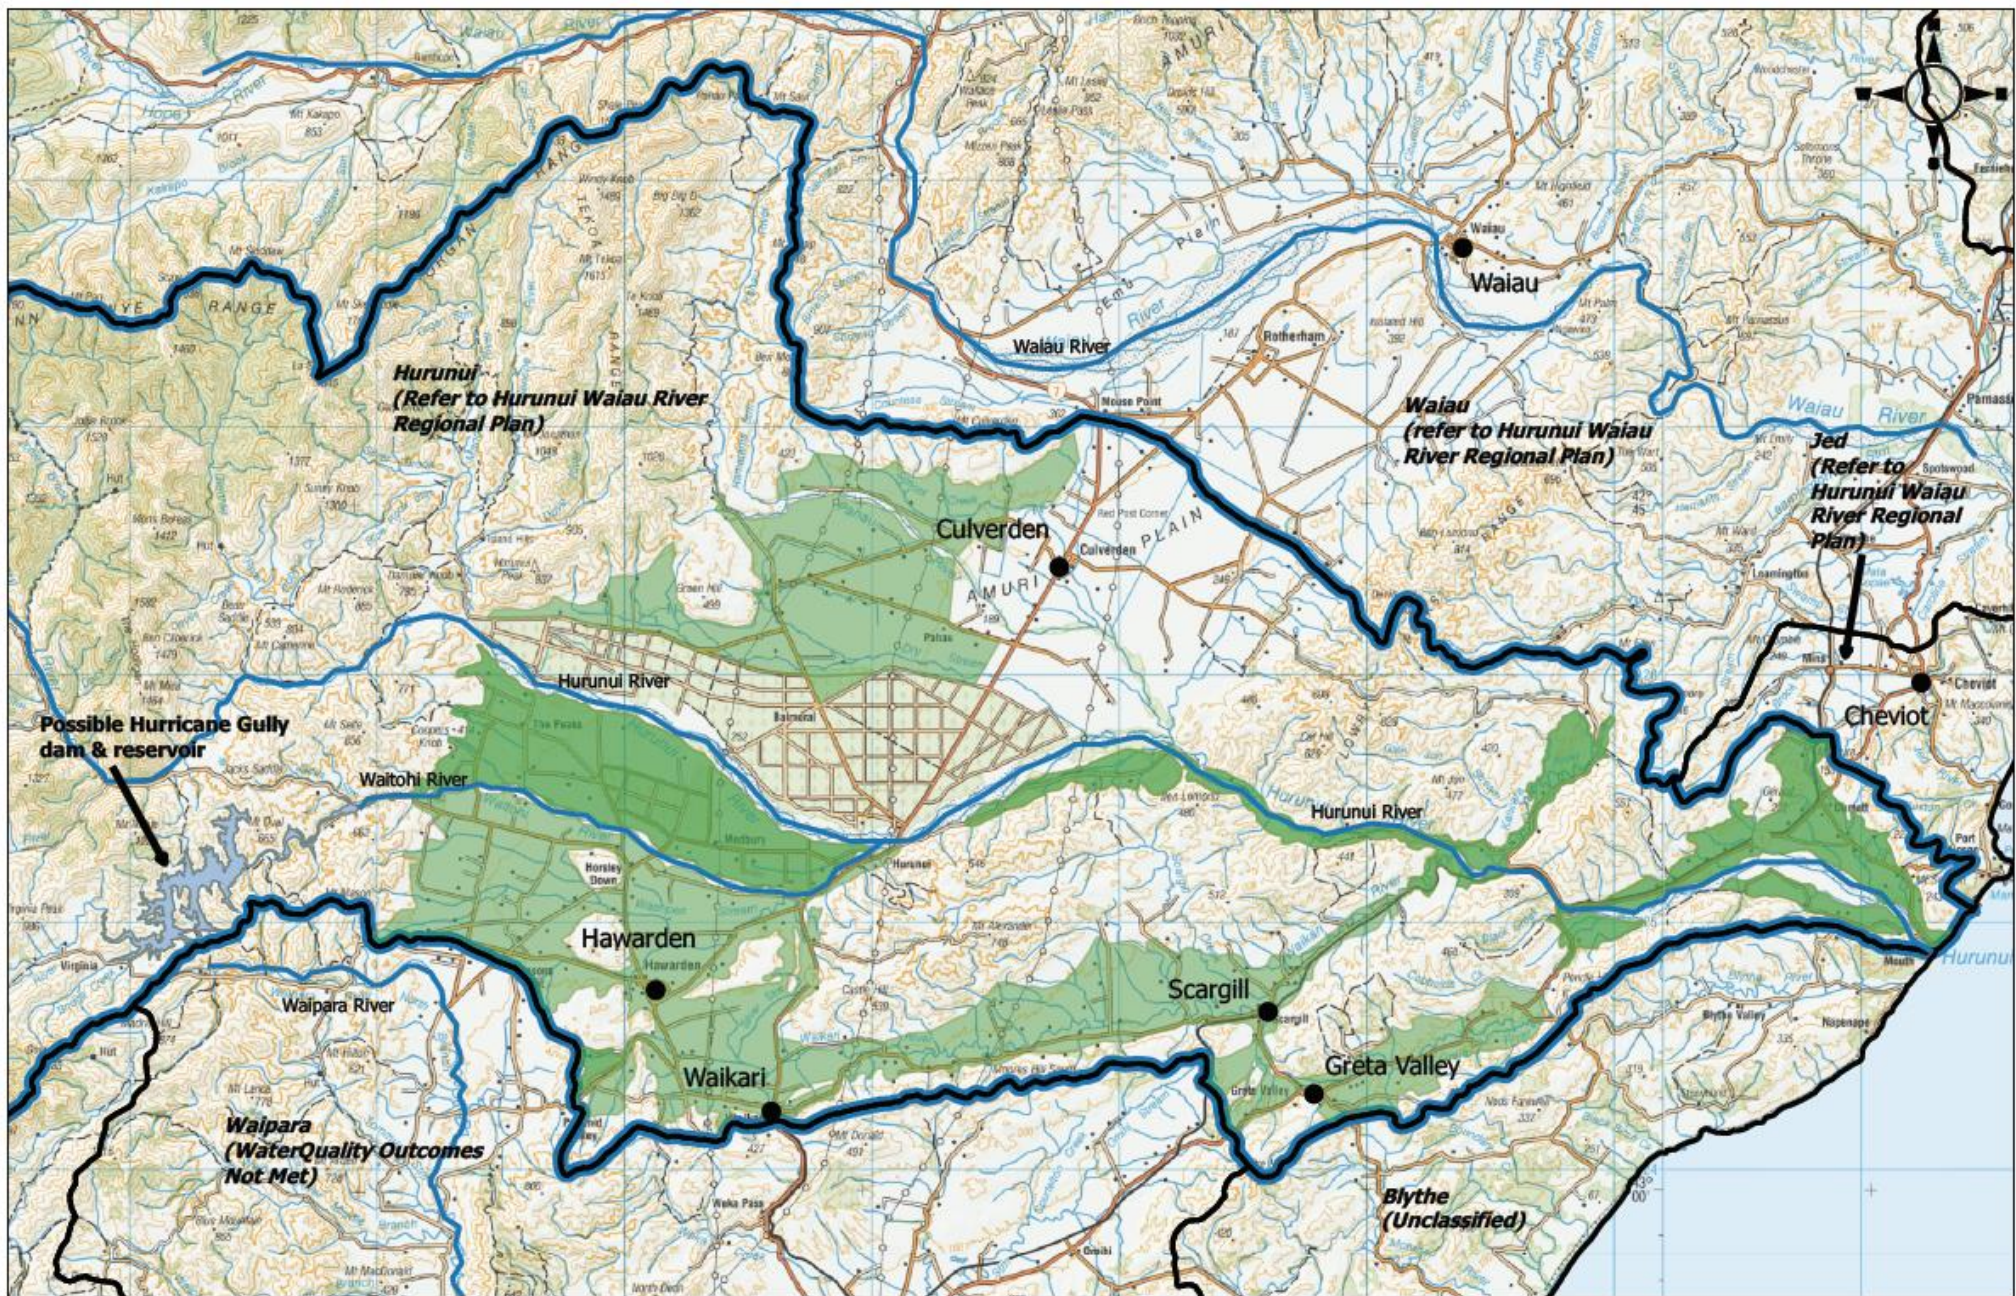

Plan CRC172780

Legend

- HWP - Command Area located within the Hurunui Nutrient Management Area
- Hurunui Nutrient Allocation Zone
- Other Nutrient Allocation Zone