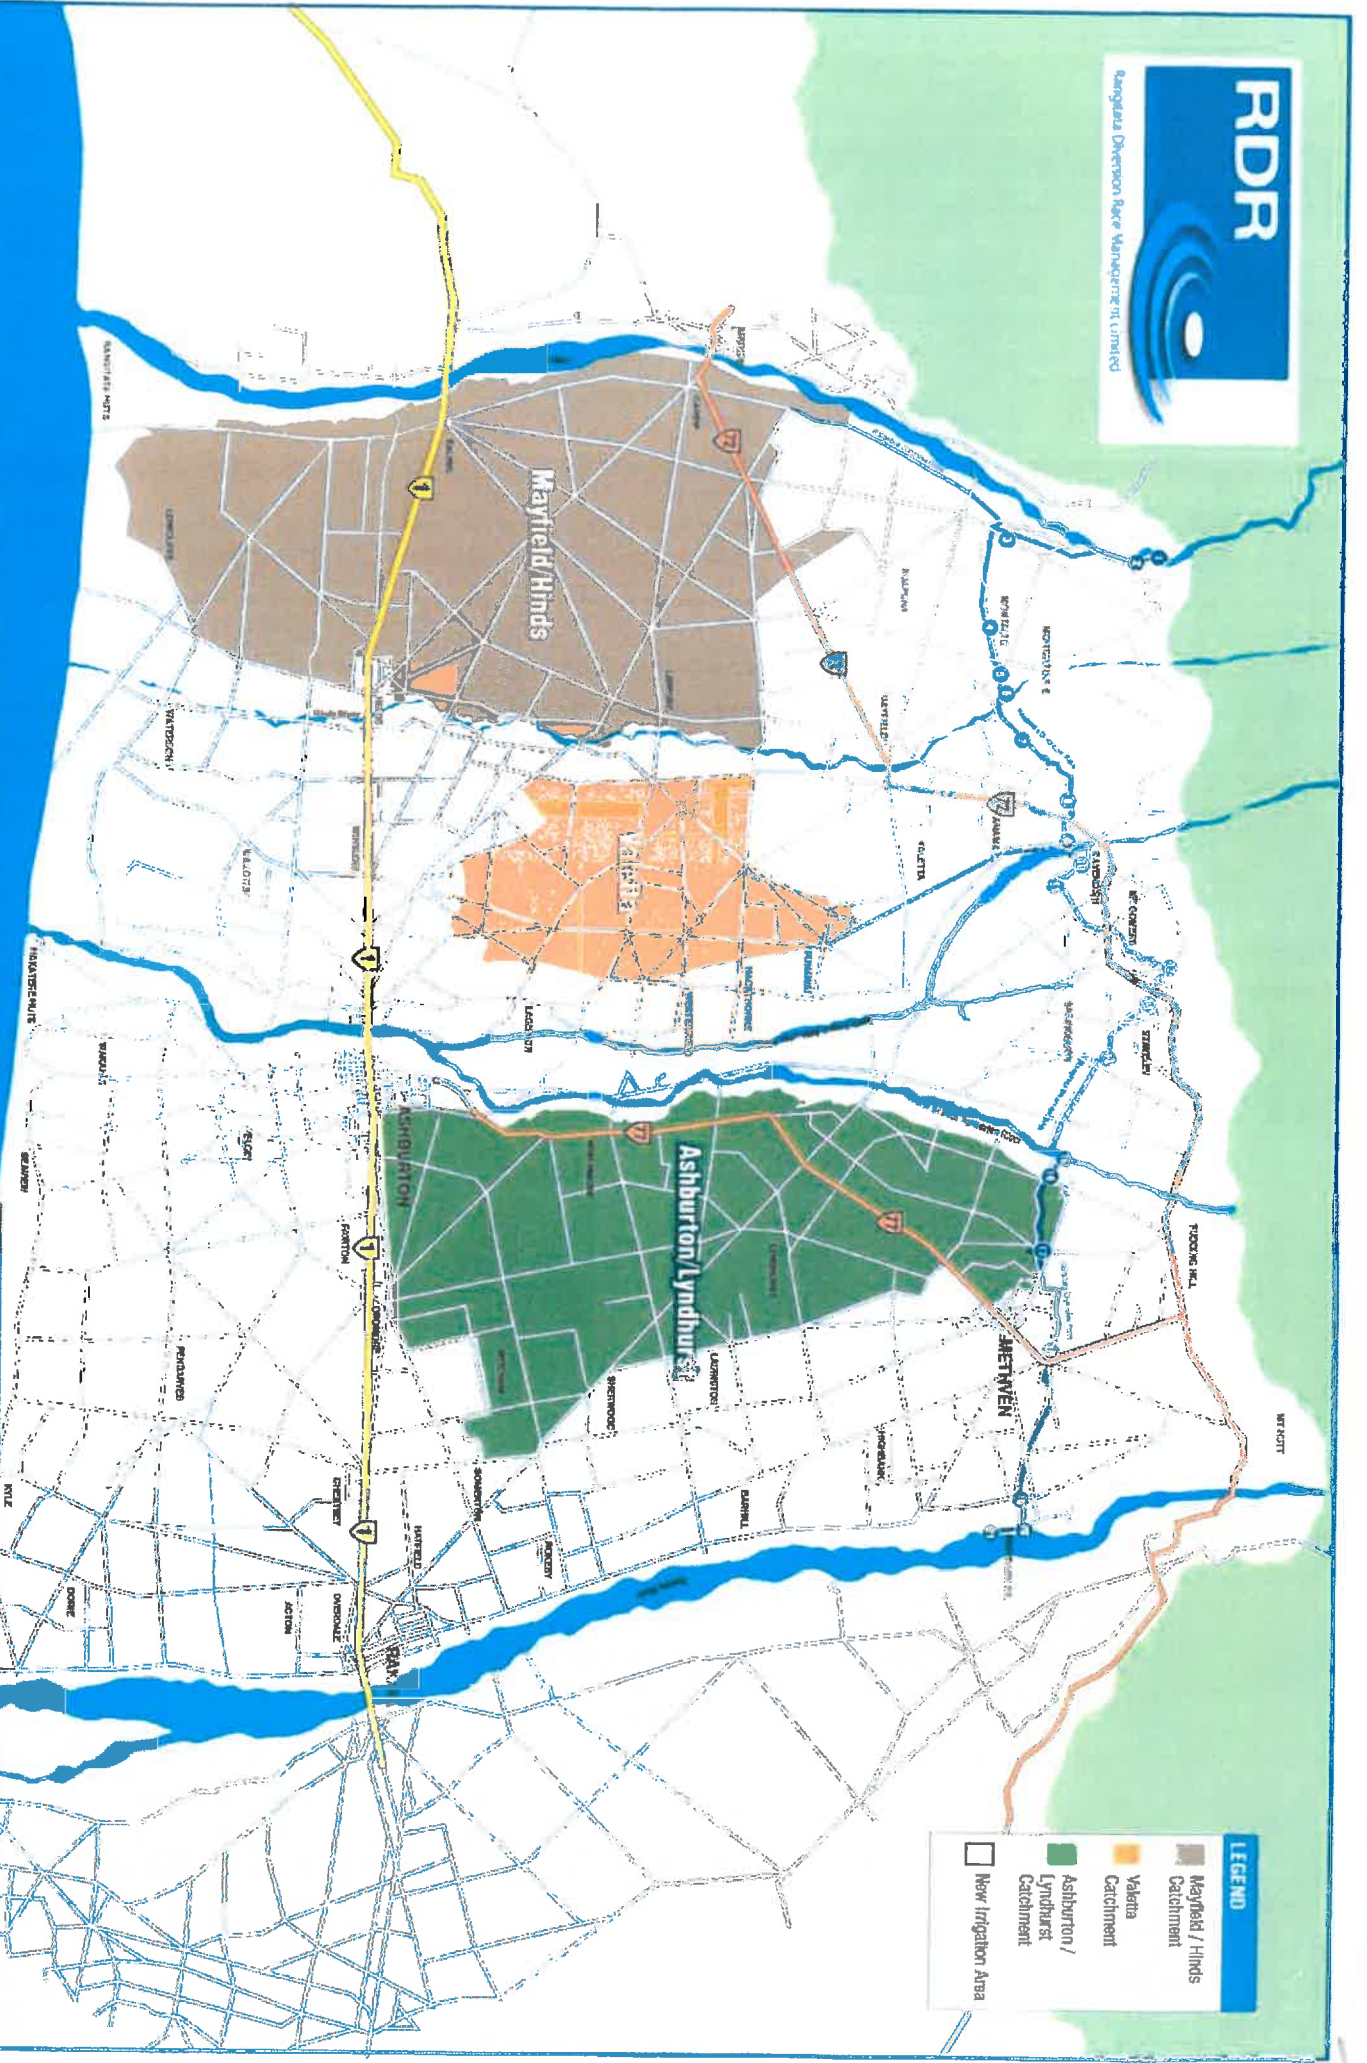

RDR

Rangitata Diversion Race Management (Limited)

PLAN CRC121664A

RANGITATA DIVERSION RACE Irrigation Schemes and Hydro Stations

LEGEND

- Mayfield / Hinds Catchment
- Valaita Catchment
- Ashburton / Lyndhurst Catchment
- New Irrigation Area