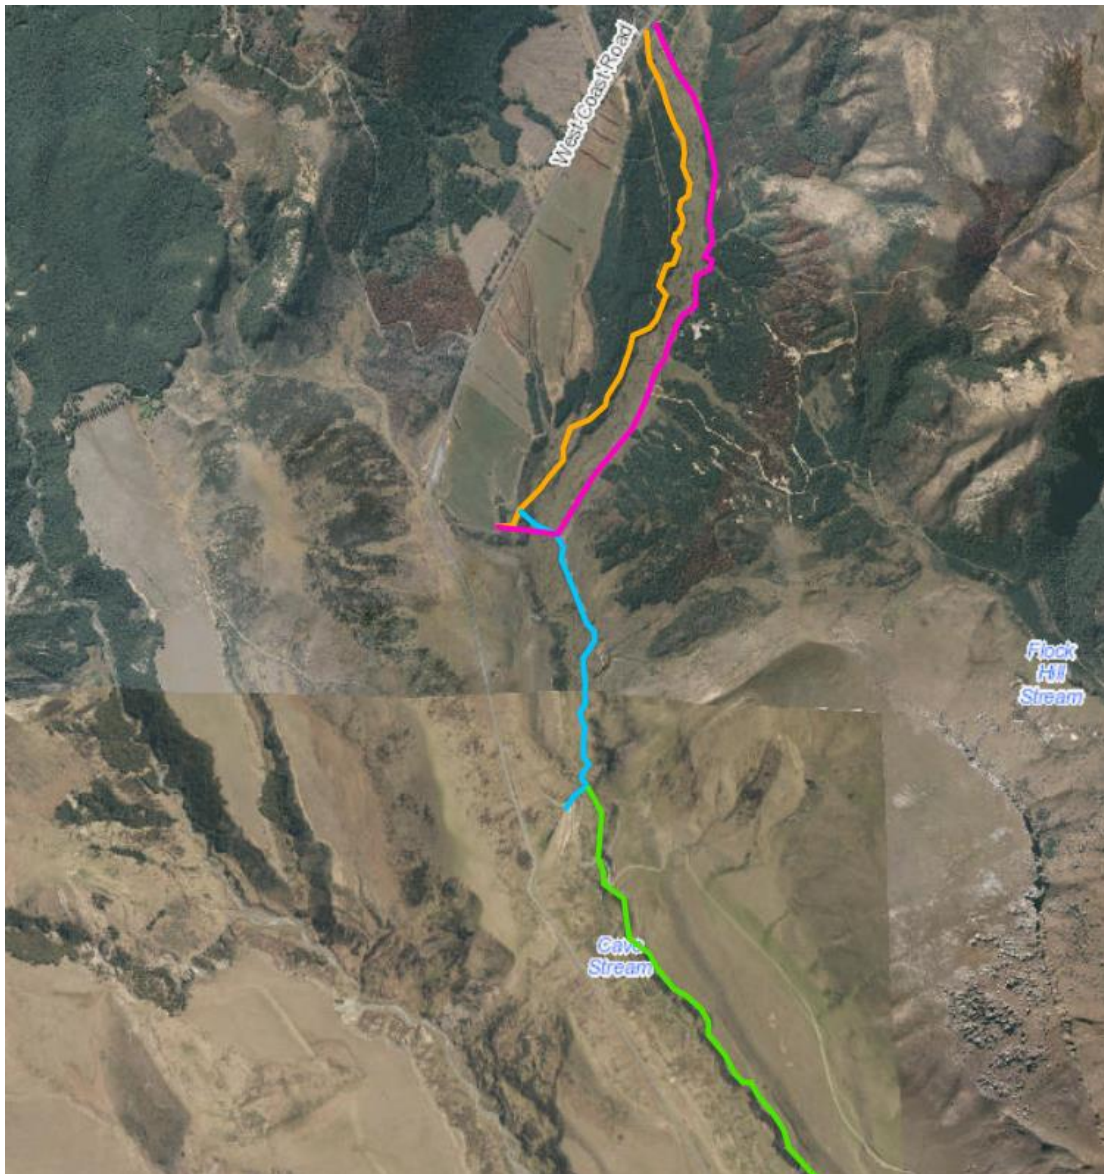

MAP OF PROPOSED FENCE

Legend:

- Orange: Stage 1 IMS
- Pink: Land owner
- Blue: Stage 2 IMS
- Green: Stage 3 IMS