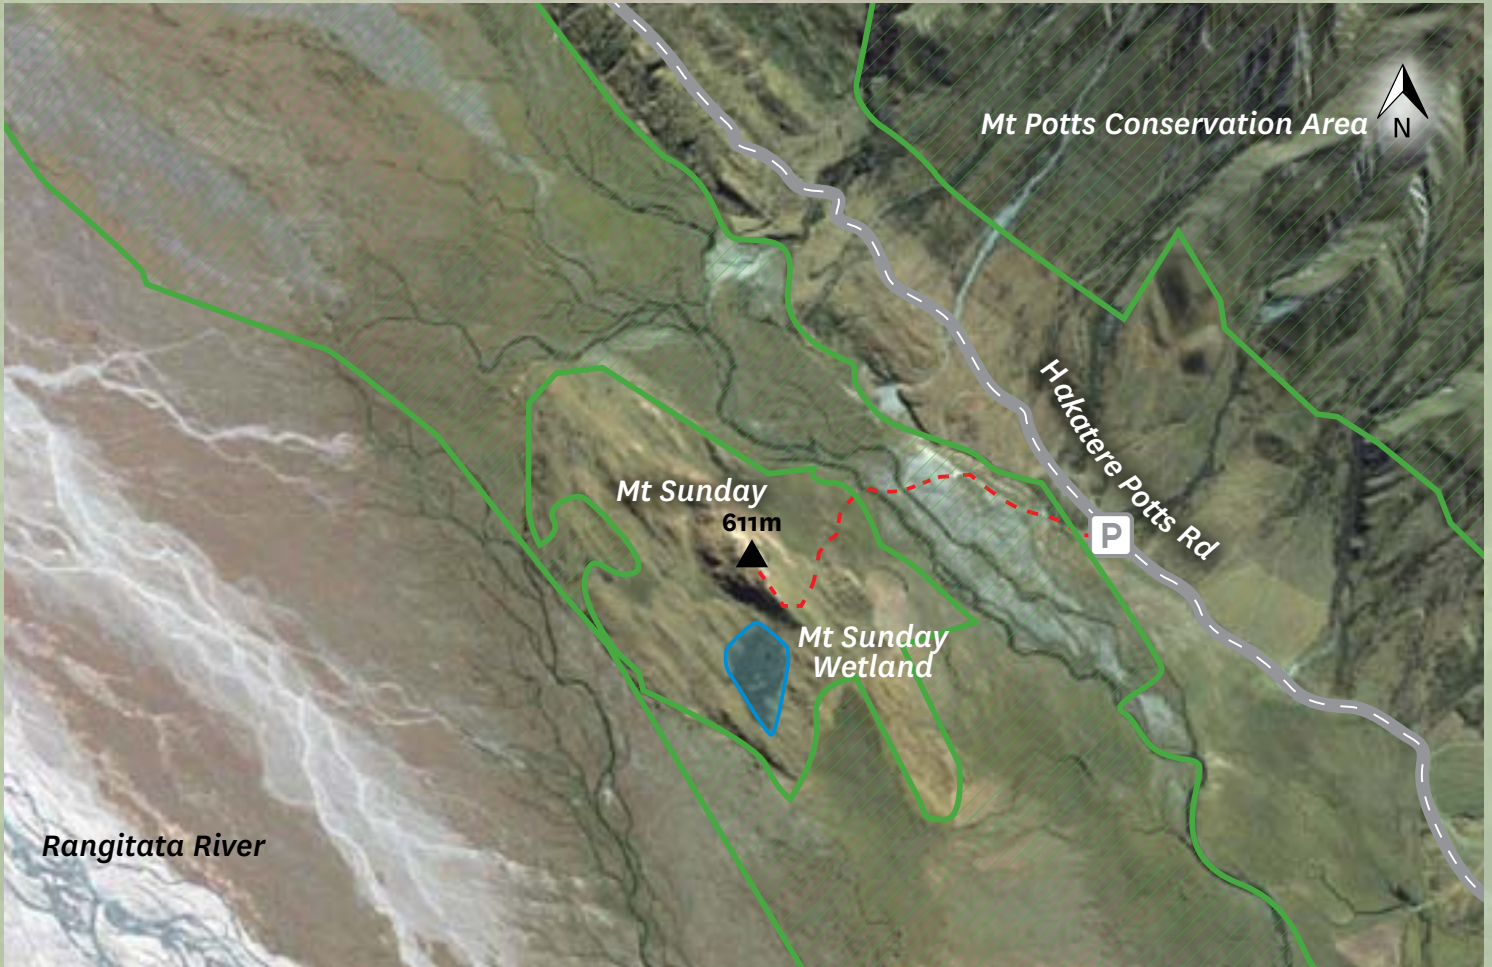

# Mt Sunday Wetland

-  DOC Land
-  Wetland area
-  Parking area
-  DOC maintained track

This project has been supported through Environment Canterbury's Biodiversity Fund