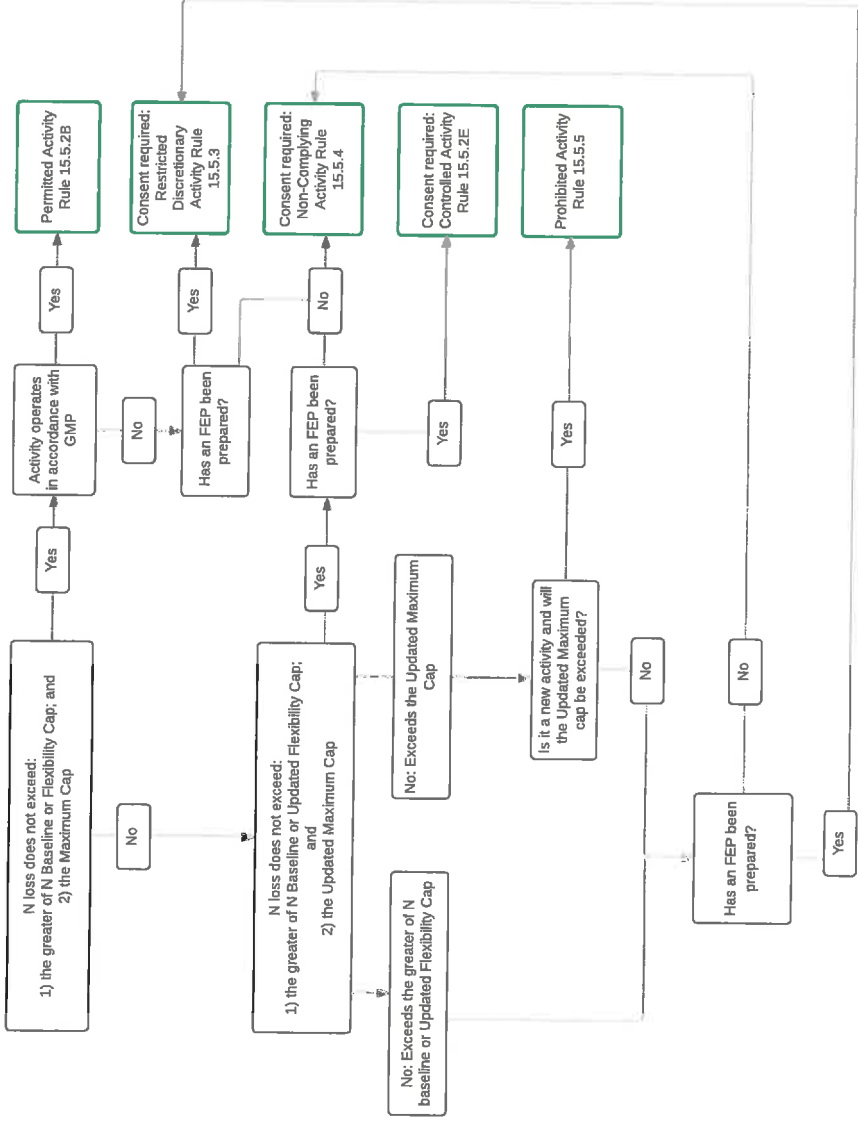

Tabled at Hearing Tuesday 3 May 2016

Use of land for farming activity
WAIHĀO-WAIHĀO PLAINS AREA

Use of land for farming activity
NORTHERN STREAMS PLAINS AREA

Use of land for farming activity
 NORTHERN STREAMS HILLS AREA and
 WAIHAO WAINONO HILLS AREA

Use of land for farming activity
MORVEN SINCLAIRS AREA