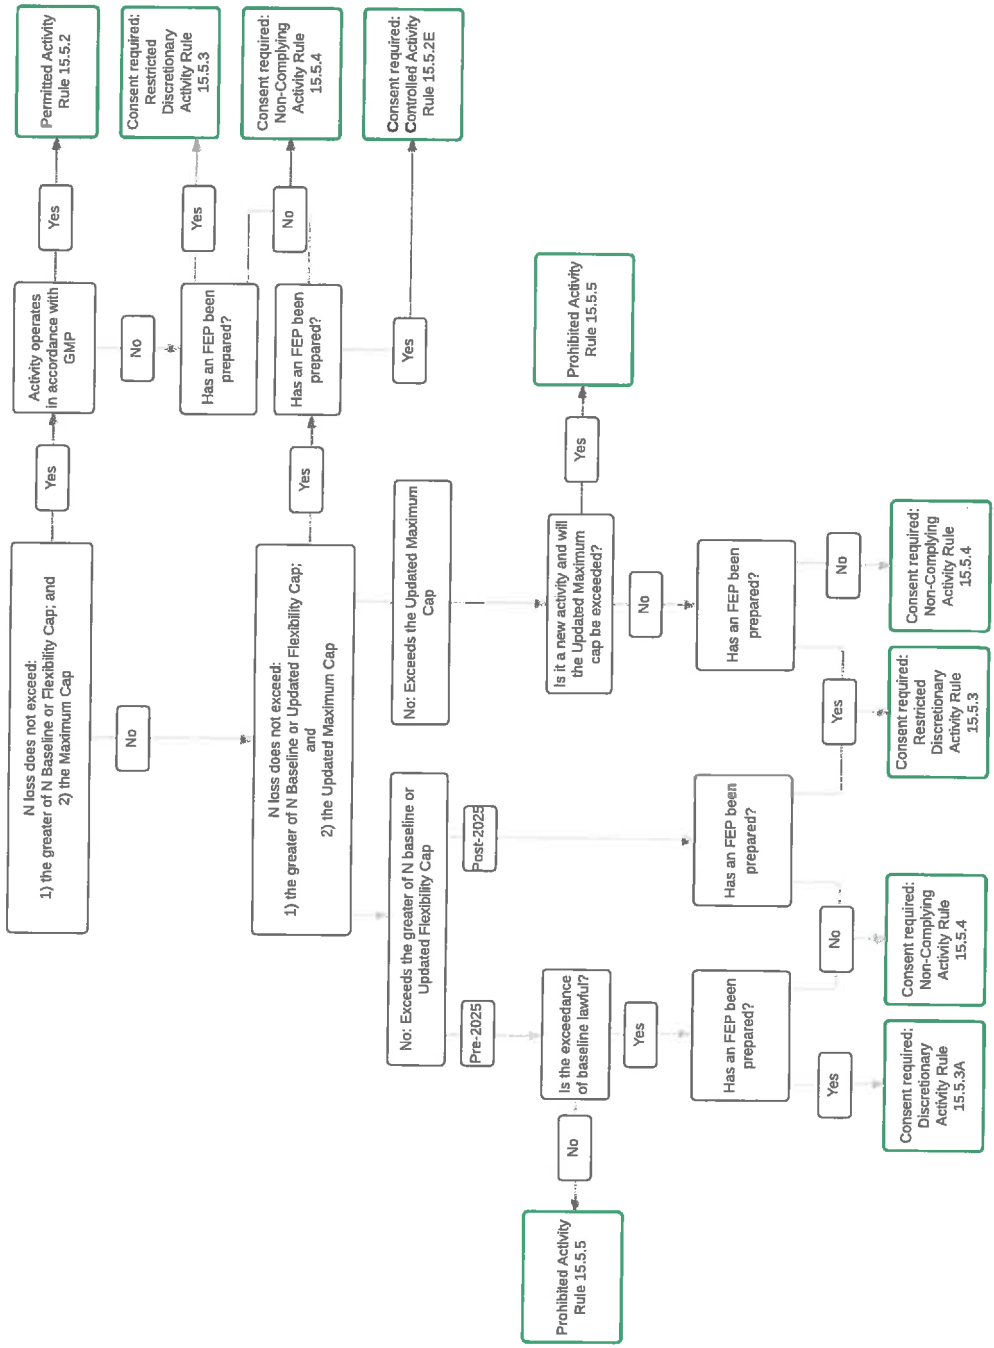

Tabled at Hearing Tuesday 3 May 2016

Use of land for farming activity
WAIHĀO-WAIHĀO PLAINS AREA

Use of land for farming activity
NORTHERN STREAMS PLAINS AREA

Use of land for farming activity
 NORTHERN STREAMS HILLS AREA and
 WAIHAO WAINONO HILLS AREA

Use of land for farming activity
MORVEN SINCLAIRS AREA