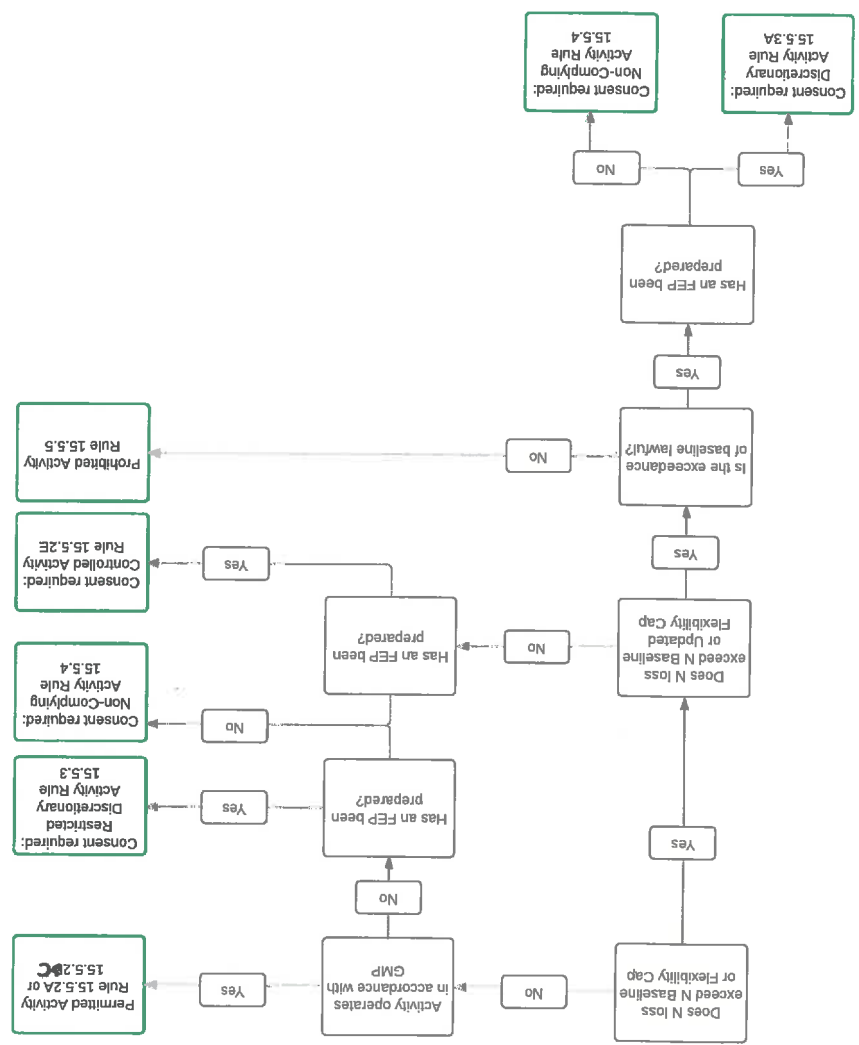

Tabled at Hearing Tuesday 3 May 2016

Use of land for farming activity
WAIHĀO-WAIHĀO PLAINS AREA

Use of land for farming activity
NORTHERN STREAMS PLAINS AREA

Use of land for farming activity
 NORTHERN STREAMS HILLS AREA and
 WAIHAO WAINONO HILLS AREA

Use of land for farming activity
MORVEN SINCLAIRS AREA