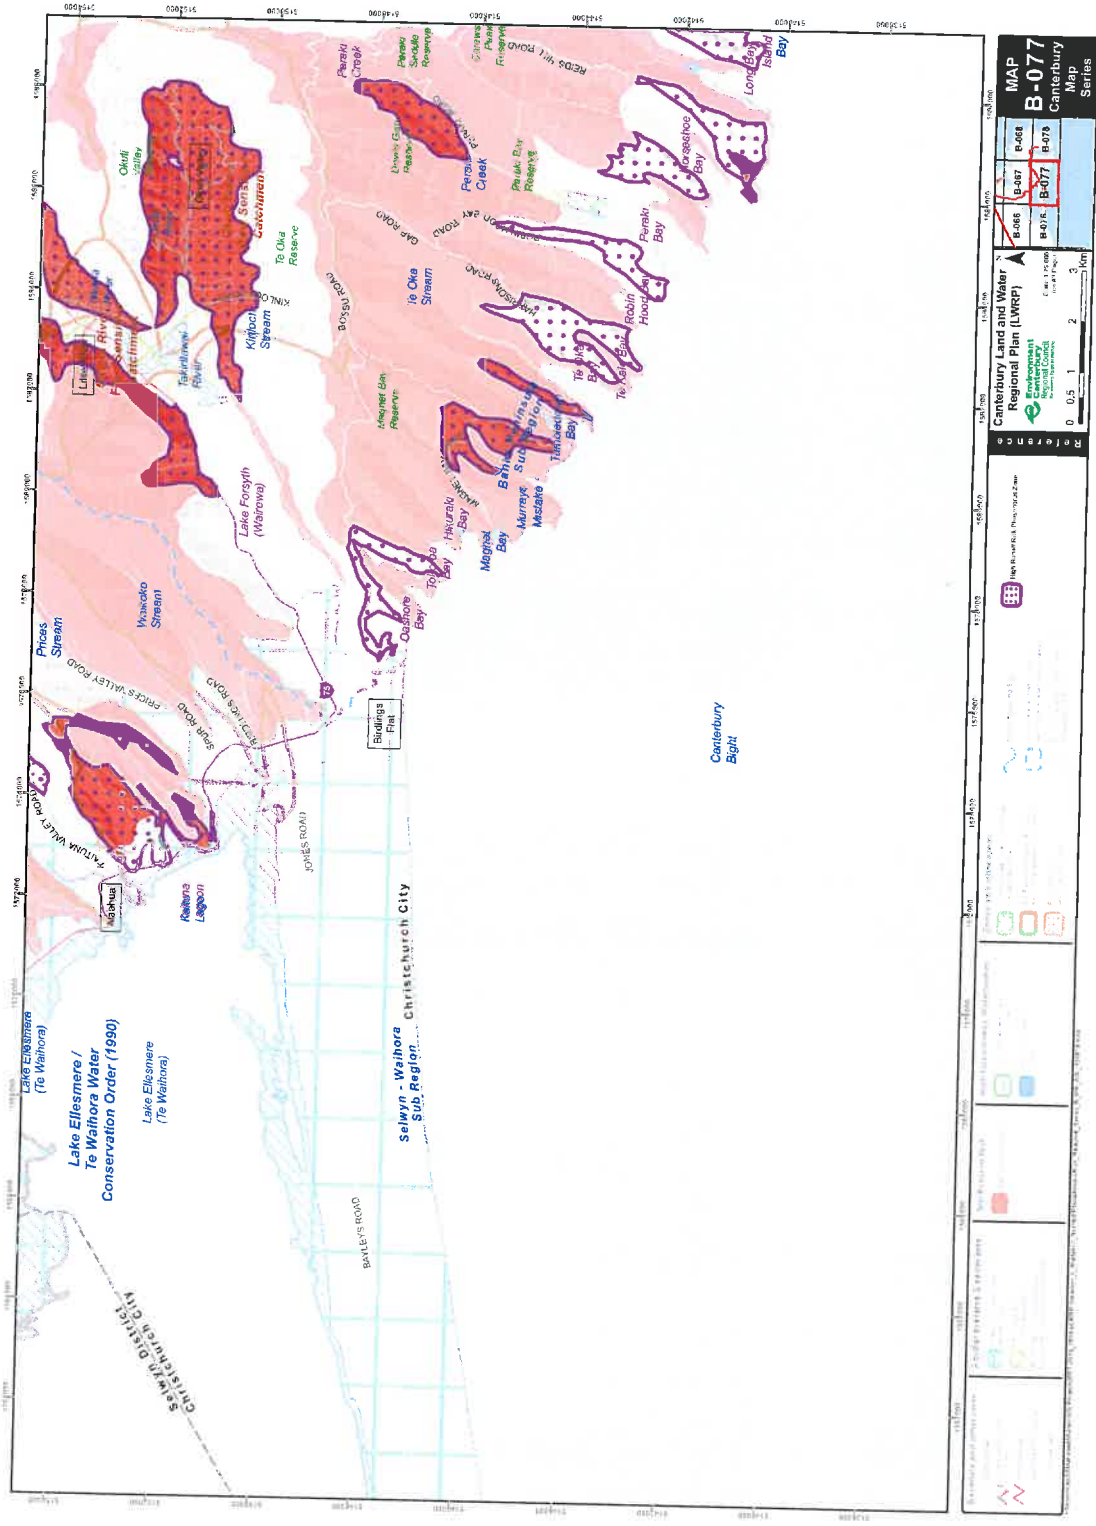

Replace Map Sheet B-077 in the Canterbury Land and Water Regional Plan - Canterbury Map Series - with the following Map Sheet:

Map B-077

Tabled at Hearing Wednesday 20 April 2016

Replace Map Sheet B-067 in the Canterbury Land and Water Regional Plan - Canterbury Map Series - with the following Map Sheet:

Map B-067