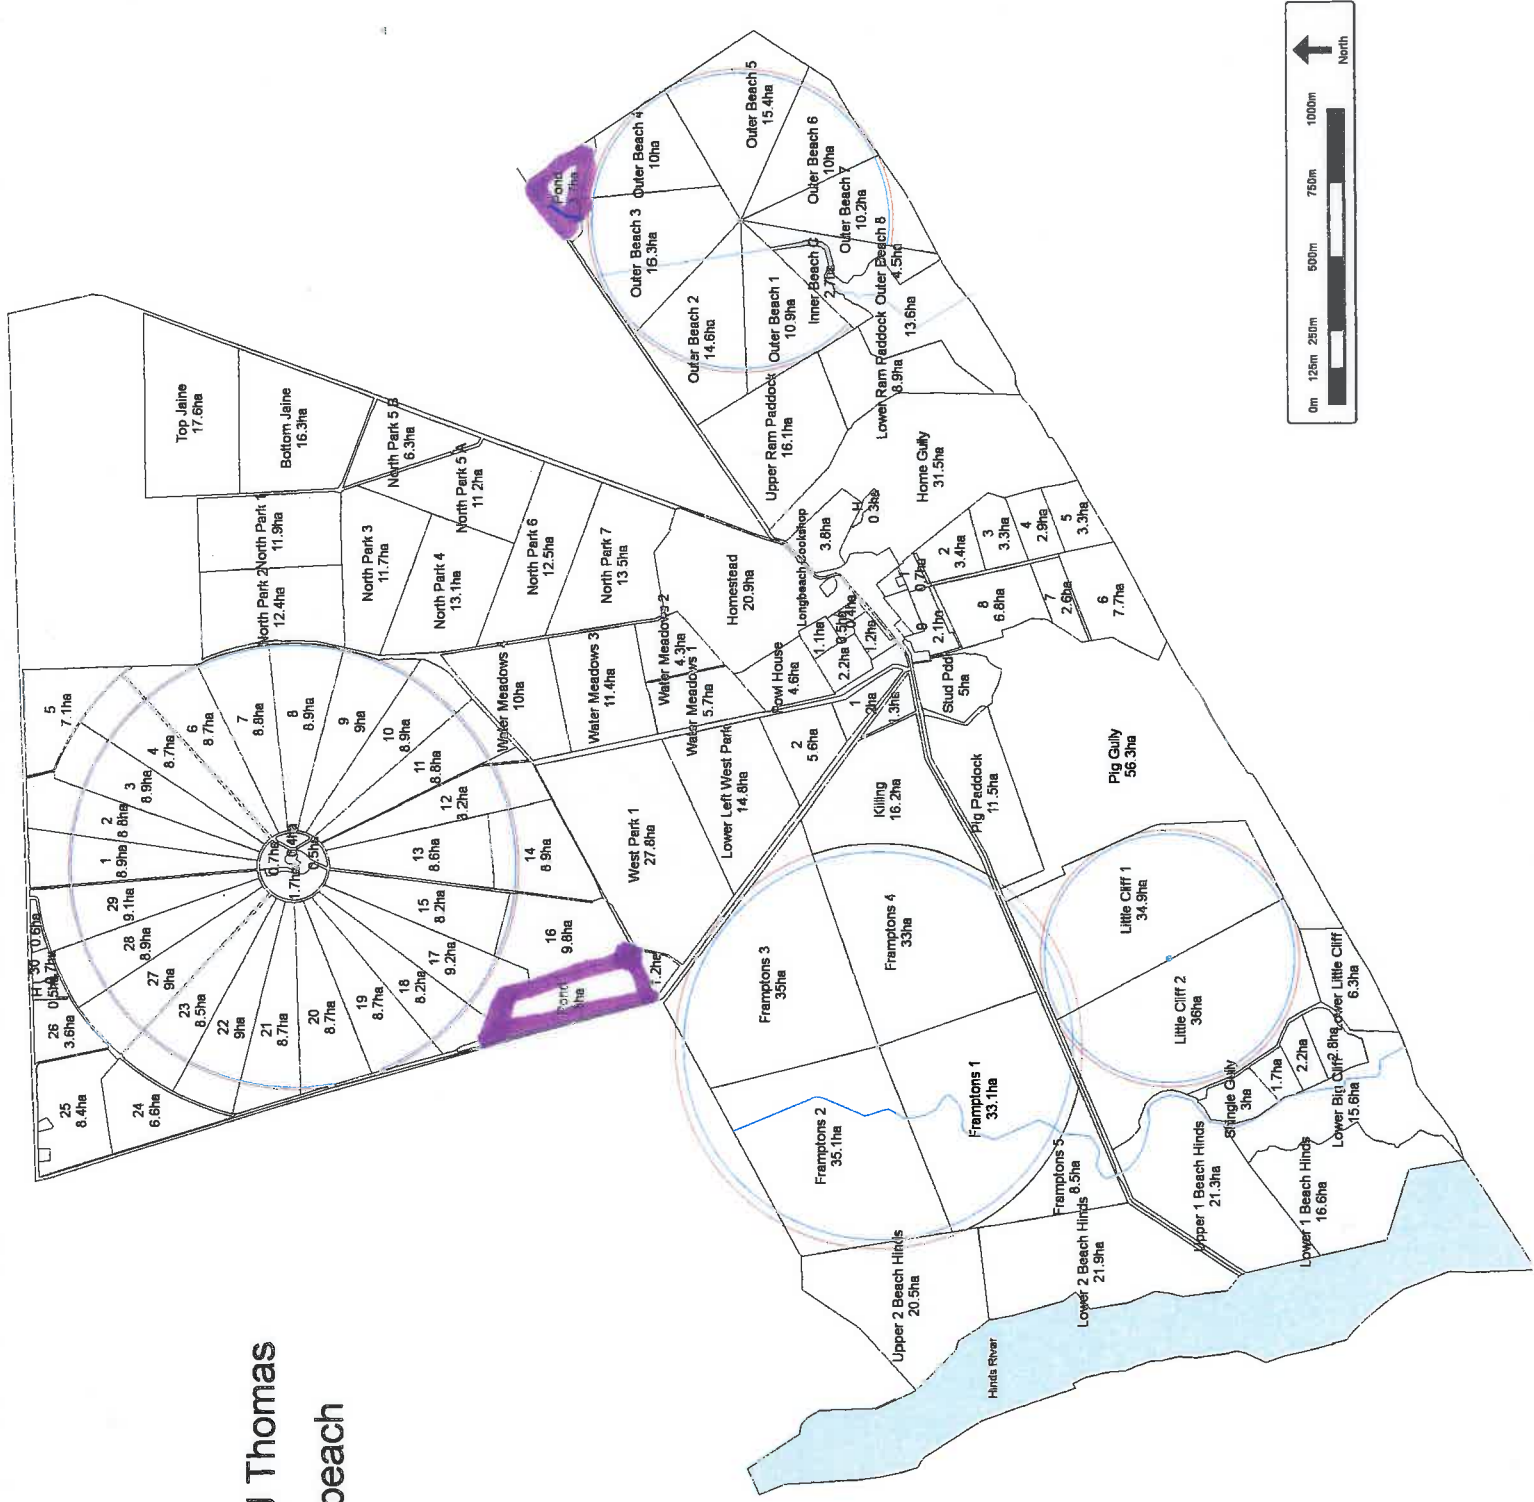

Longbeach

APRIL 2014

APRIL 2015

APRIL 2014

APRIL 2015

WD & PJ Thomas
Longbeach

**PRIVATE
IRRIGATION
POND AT END
OF EIFFELTON
IRRIGATION
SCHEME**

**PRIVATE
IRRIGATION
POND NOT
ATTACHED
TO EIFFELTON
SCHEME**

GARDEN POND

APRIL 2014

APRIL 2015